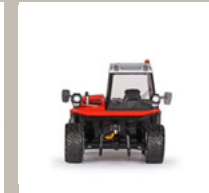

Art.N° 5020/0 REFORM METRAC H75

Hanggeräteträger
Off-Road Equipment carrier

UVP inkl. 19% MwSt. / recommended retail price incl. 19% VAT 69,85 Euro
lieferbar/still available